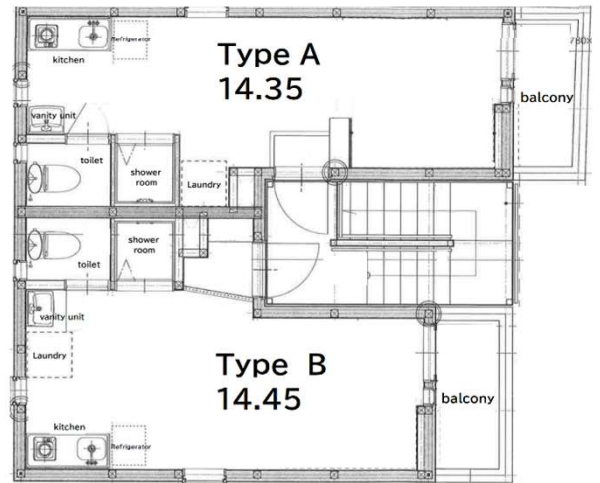

上落合寮 KAMIOCHIAI

Studio Apartment Dormitory

Point

- Brand new dormitory scheduled to be completed in September 2024
- Shower room, lavatory and kitchen for private use
- Near the station and convenient to live

Capacity 6 people (1 person x 6 rooms / TypeA 14.35㎡ x 3rooms, TypeB 14.45㎡ (Rent for double occupancy: ¥38,000 /person) x 3 rooms

Access

To school: 6 min by bicycle
 Nearest station: 8 min on foot to JR Kita-Yono station
 《From the nearest station》
 To Shinjuku 35 min (One way ¥490)
 To Shibuya 40 min (One way ¥490)
 TO Akihabara 5 min (One way ¥490)